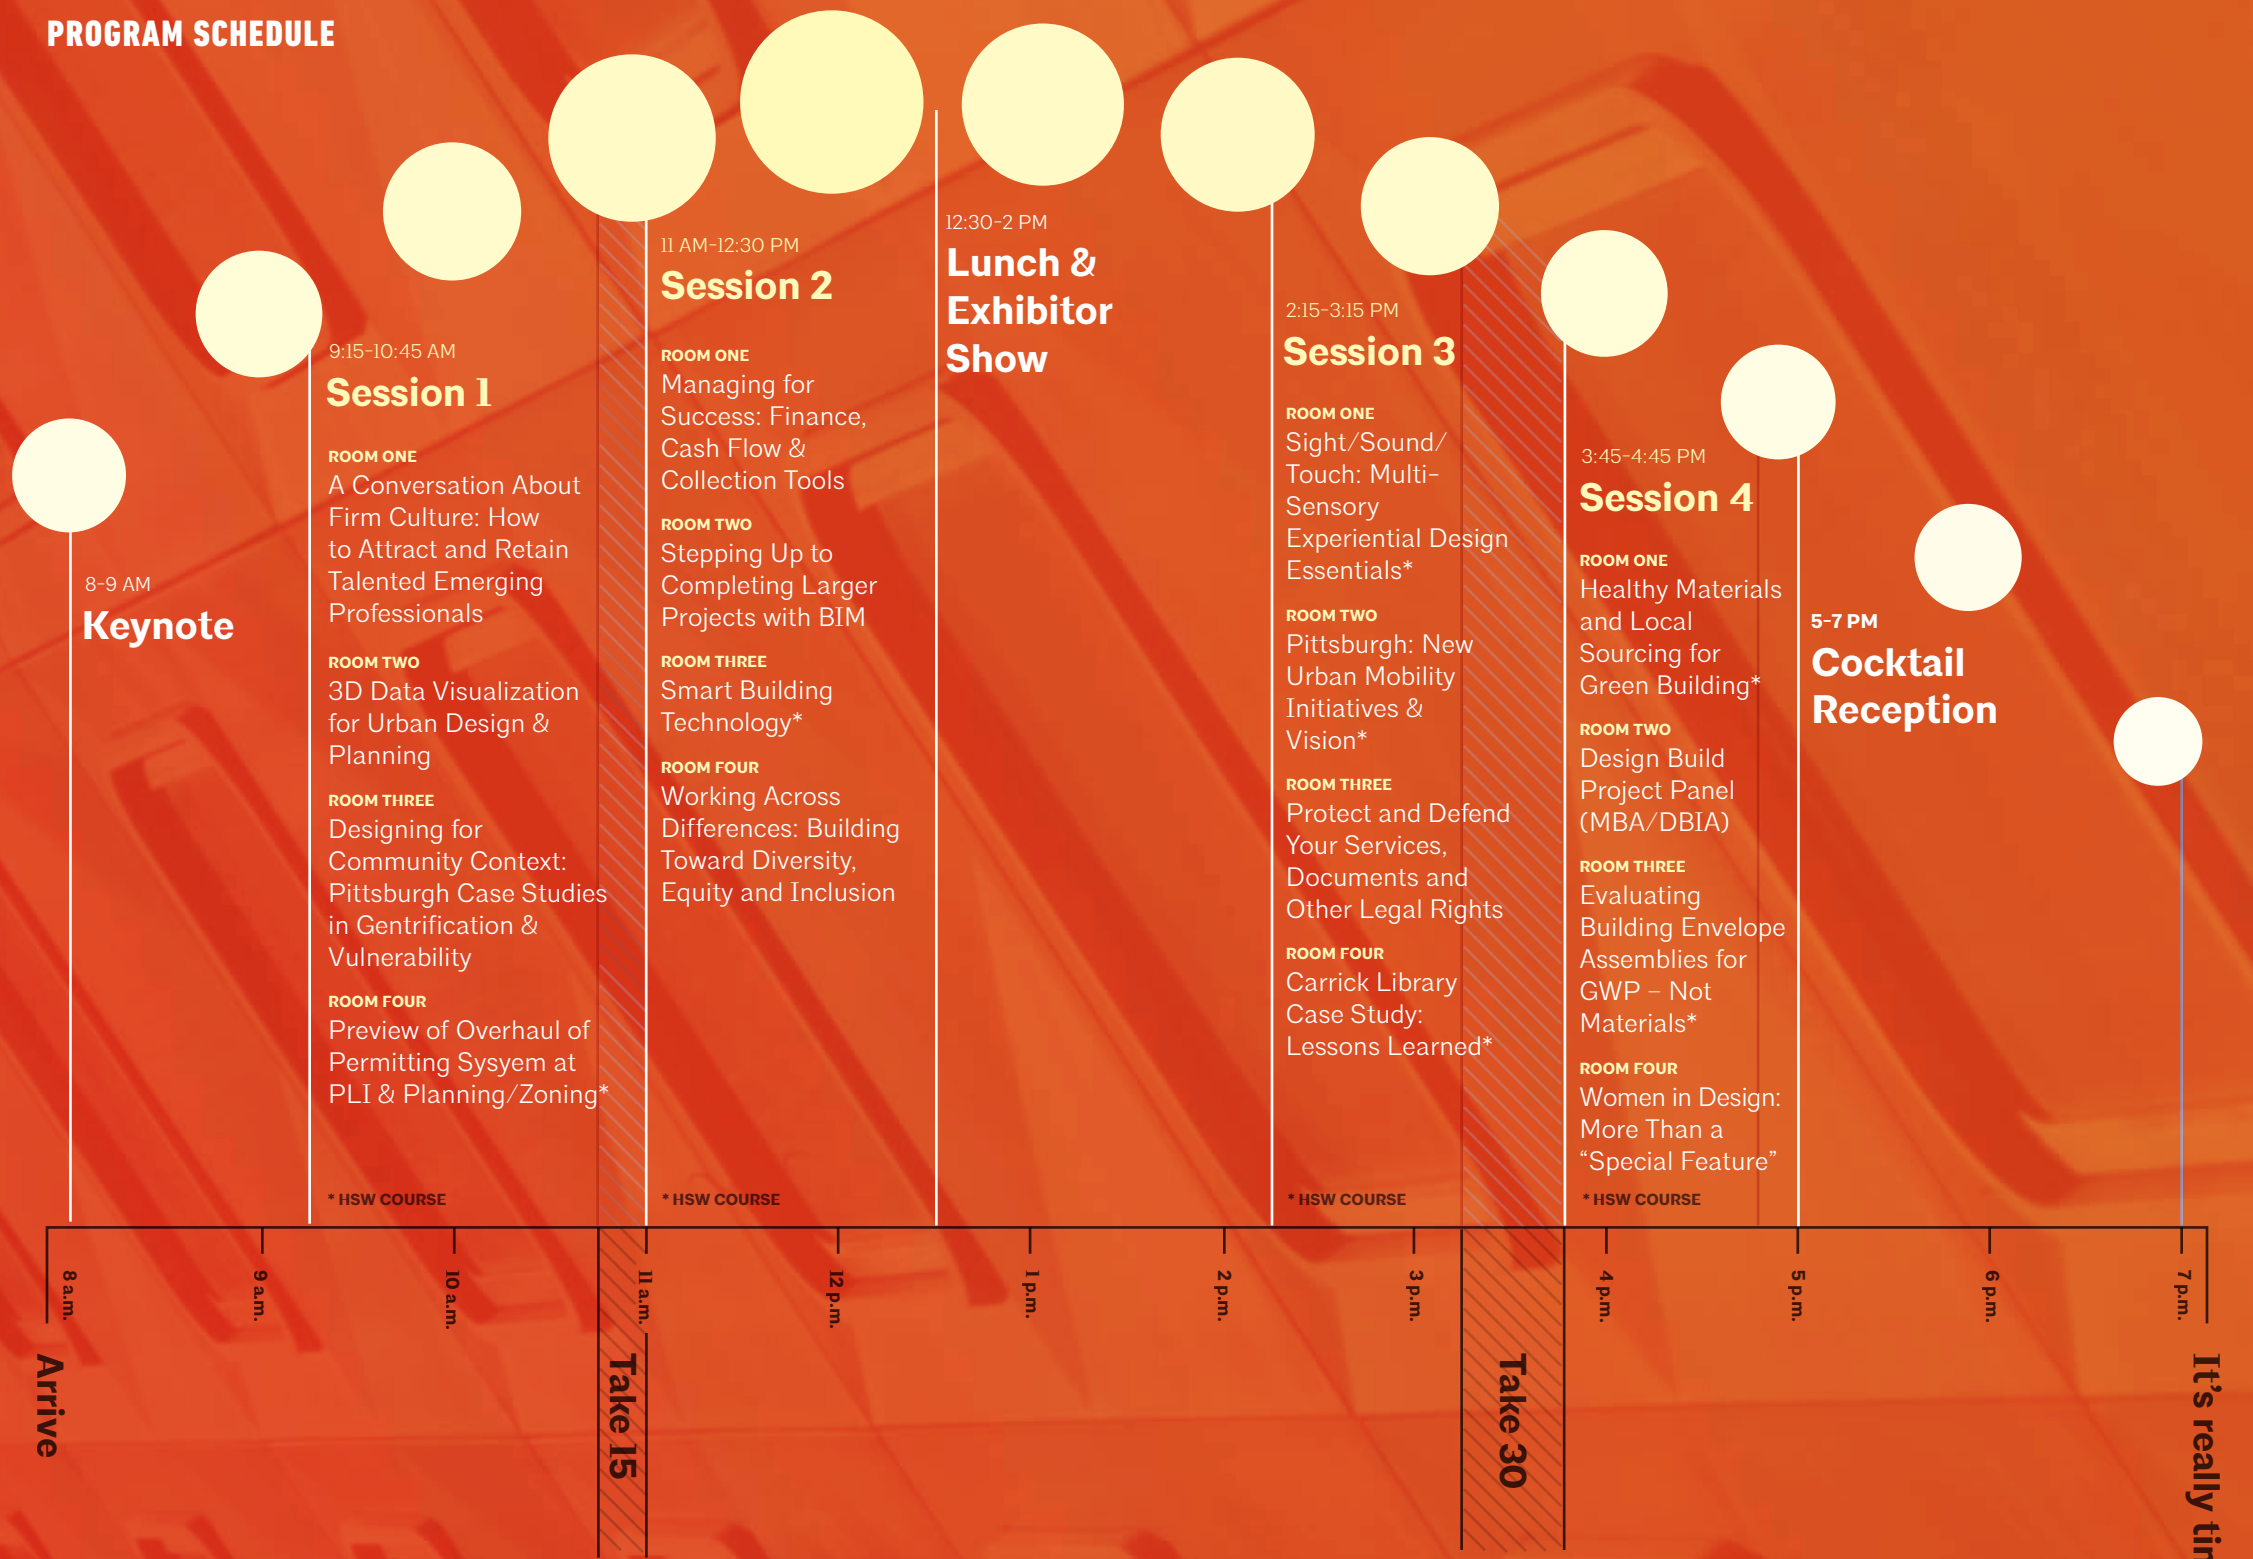

PROGRAM SCHEDULE

* HSW COURSE

* HSW COURSE

* HSW COURSE

* HSW COURSE

4 Classrooms

4 classes running at the same time for each session

16 Courses Total

Eight x 1.5-hour sessions in the morning
Eight x 1-hour sessions in the afternoon