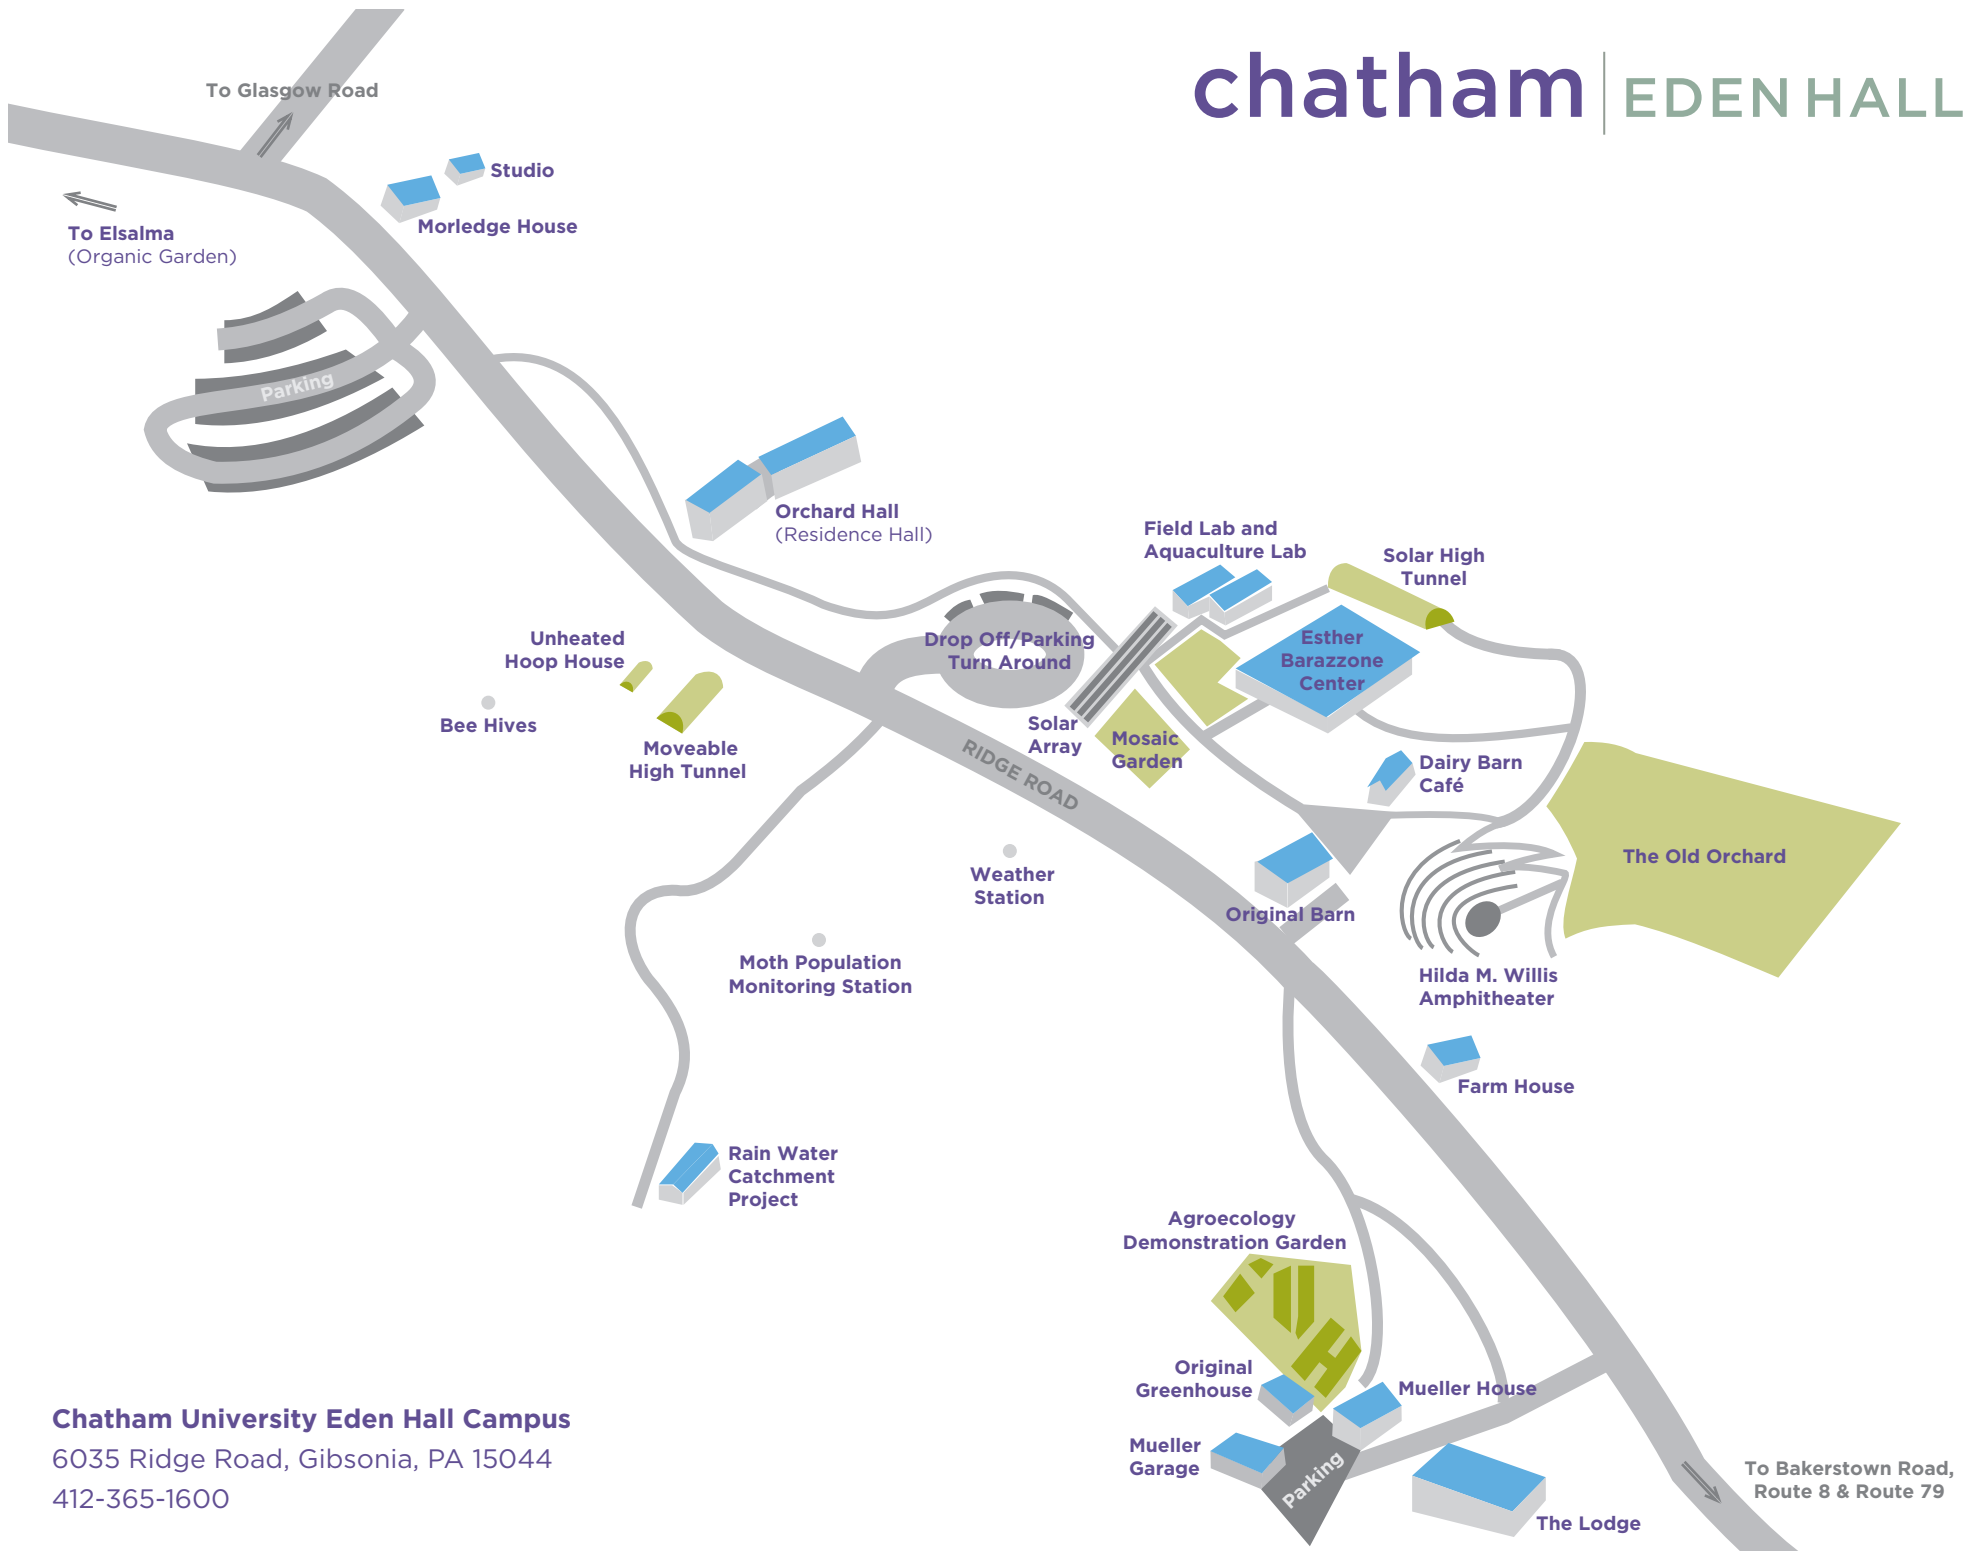

chatham | EDEN HALL

Chatham University Eden Hall Campus
6035 Ridge Road, Gibsonia, PA 15044
412-365-1600